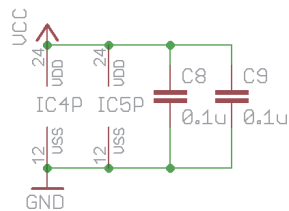

	Power and Connector	
	io_analog32	
	2013/10/31 17:32:52	
	Sheet: 1/2	

CC-BY-SA OSHW LOGO

Main	
io_analog32	
2013/10/31 17:32:52	
Takuya Urakawa (Galileo-7)	Sheet: 2/2