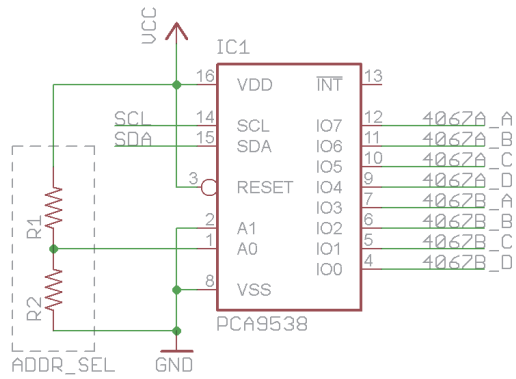

	Power and Connector	
	io_analog32	
	2013/10/31 17:32:52	
	Sheet: 1/2	

CC-BY-SA OSHW LOGO

Main	
io_analog32	
2013/10/31 17:32:52	
Takuya Urakawa (Galileo-7)	Sheet: 2/2