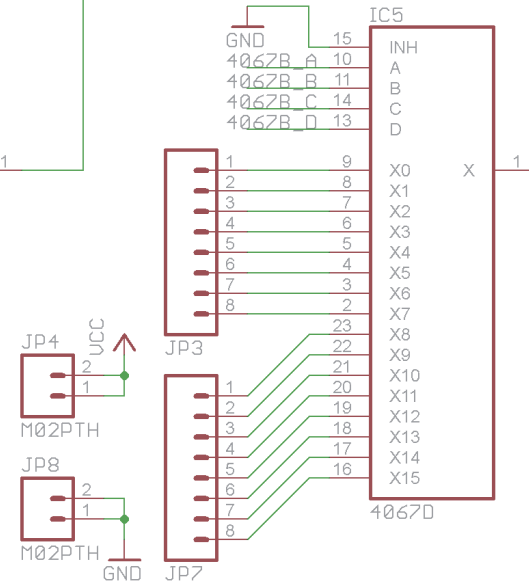

	Power and Connector	
	io_analog32	
	2013/10/31 17:32:52	
	Sheet: 1/2	

CC-BY-SA OSHW LOGO

Main	
io_analog32	
2013/10/31 17:32:52	
Takuya Urakawa (Galileo-7)	Sheet: 2/2