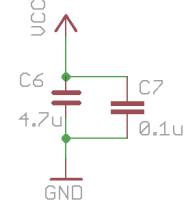

	Power and Connector	
	io_analog32	
	2013/10/31 17:32:52	
	Sheet: 1/2	

CC-BY-SA OSHW LOGO

Main	
io_analog32	
2013/10/31 17:32:52	
Takuya Urakawa (Galileo-7)	Sheet: 2/2