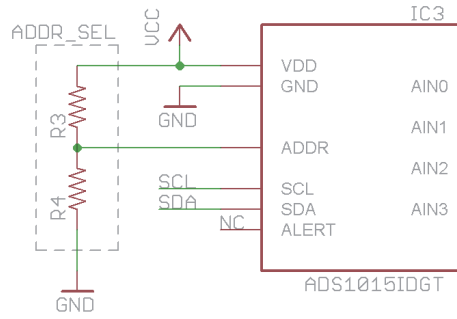

	Power and Connector	
	io_analog32	
	2013/10/31 17:32:52	
	Sheet: 1/2	

CC-BY-SA OSHW LOGO

Main	
io_analog32	
2013/10/31 17:32:52	
Takuya Urakawa (Galileo-7)	Sheet: 2/2