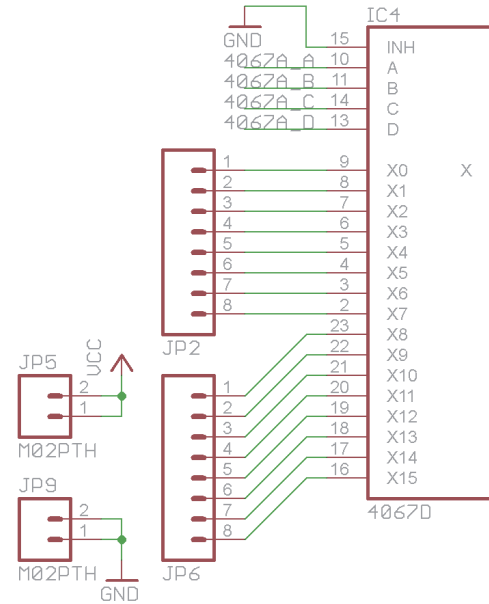

	Power and Connector	
	io_analog32	
	2013/10/31 17:32:52	
	Sheet: 1/2	

CC-BY-SA OSHW LOGO

Main	
io_analog32	
2013/10/31 17:32:52	
Takuya Urakawa (Galileo-7)	Sheet: 2/2